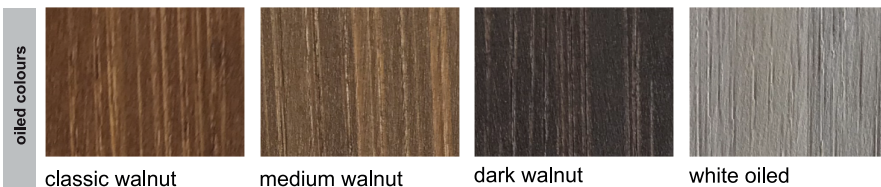

ON THE BASIS OF THE WINDOW TYPE

lift and slide

balcony door

fixed frame

window

ON THE BASIS OF THE FINISHING

Painted colours
 Walnut Painting
 Matt Lacquered
 Embossed Lacquered
 Semi-Transparent Painting

 **PELLEGRINI**®
the italian window
since the 1930