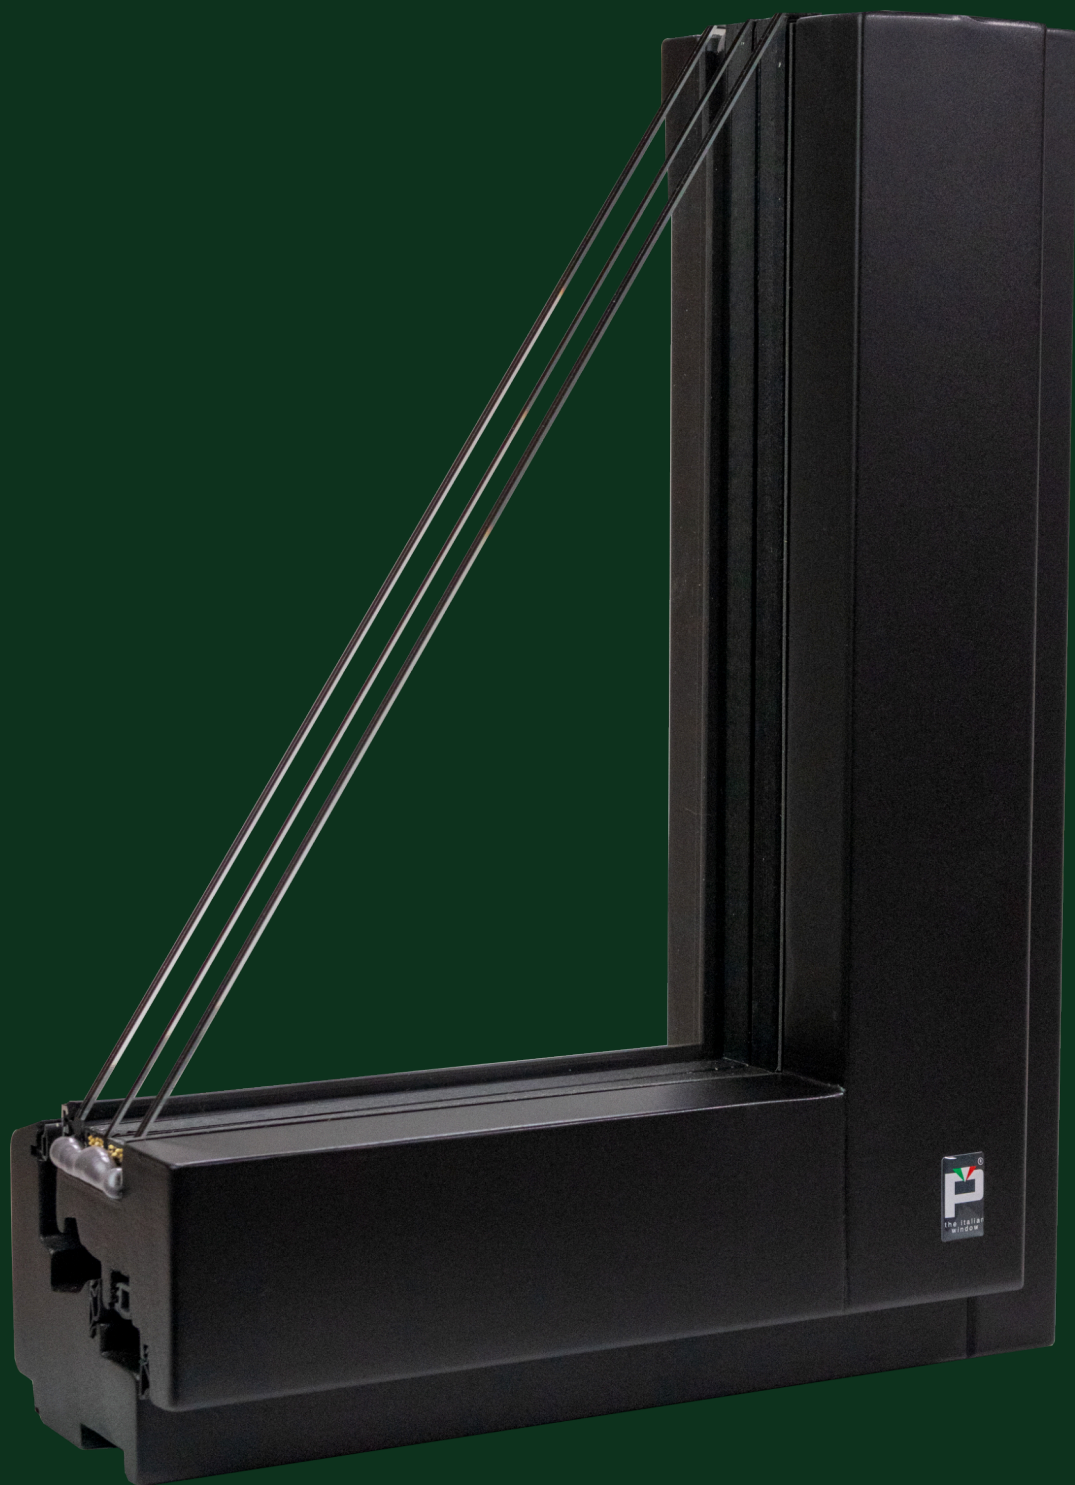

PELLEGRINI[®]
the italian window

NATURA Slim-H

PELLEGRINI NATURA Slim-H

THE WINDOW WITH AN EXCLUSIVE DESIGN. WOOD IN ITS MOST ESSENTIAL FORM.

Pellegrini the italian window, with this new model, has designed a window that goes beyond the simple window frame, characterizing itself as a design element, in perfect Pellegrini's style, authentic. The minimal profile reduces the visibility of the sashes from the outside, and leaves room for light, fitting perfectly into contemporary style constructions.

Our vision of the window frame as a design element is developing and consolidating more and more; this model wants to be a tribute to the contemporary, going hand in hand with the evolution of modern architecture that leads the window to become almost only glass, aligning itself with the motto now widespread in the world of design of "less is more".

The realization of this new minimal model has been possible thanks to our continuous research and technological evolution in 4.0 optics, and to the design that has been able to combine all the needs with a selection of materials of the highest quality. Pellegrini the italian window has been able to reach with this model reference thermal performance, in terms of energy saving, and acoustics for greater living comfort.

since the 1930

PELLEGRINI®
the italian window
since the 1930

How to choose a NATURA Slim-H window

PELLEGRINI NATURA Slim-H, the MINIMAL model of the wood line with a 65 mm REDUCED COPLANAR section, with concealed hinges, without visible frame and with an aesthetic impact from the outside with the all-glass effect.