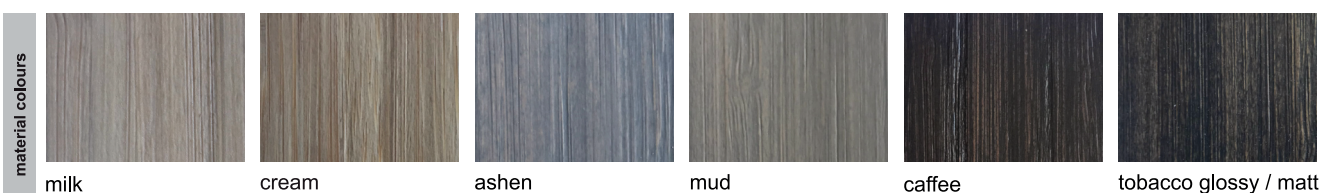

ON THE BASIS OF THE WINDOW TYPE

lift and slide

balcony door

fixed frame

window

ON THE BASIS OF THE FINISHING

Painted colours
 Walnut Painting
 Matt Lacquered
 Embossed Lacquered
 Semi-Transparent Painting

 **PELLEGRINI**®
the italian window
since the 1930