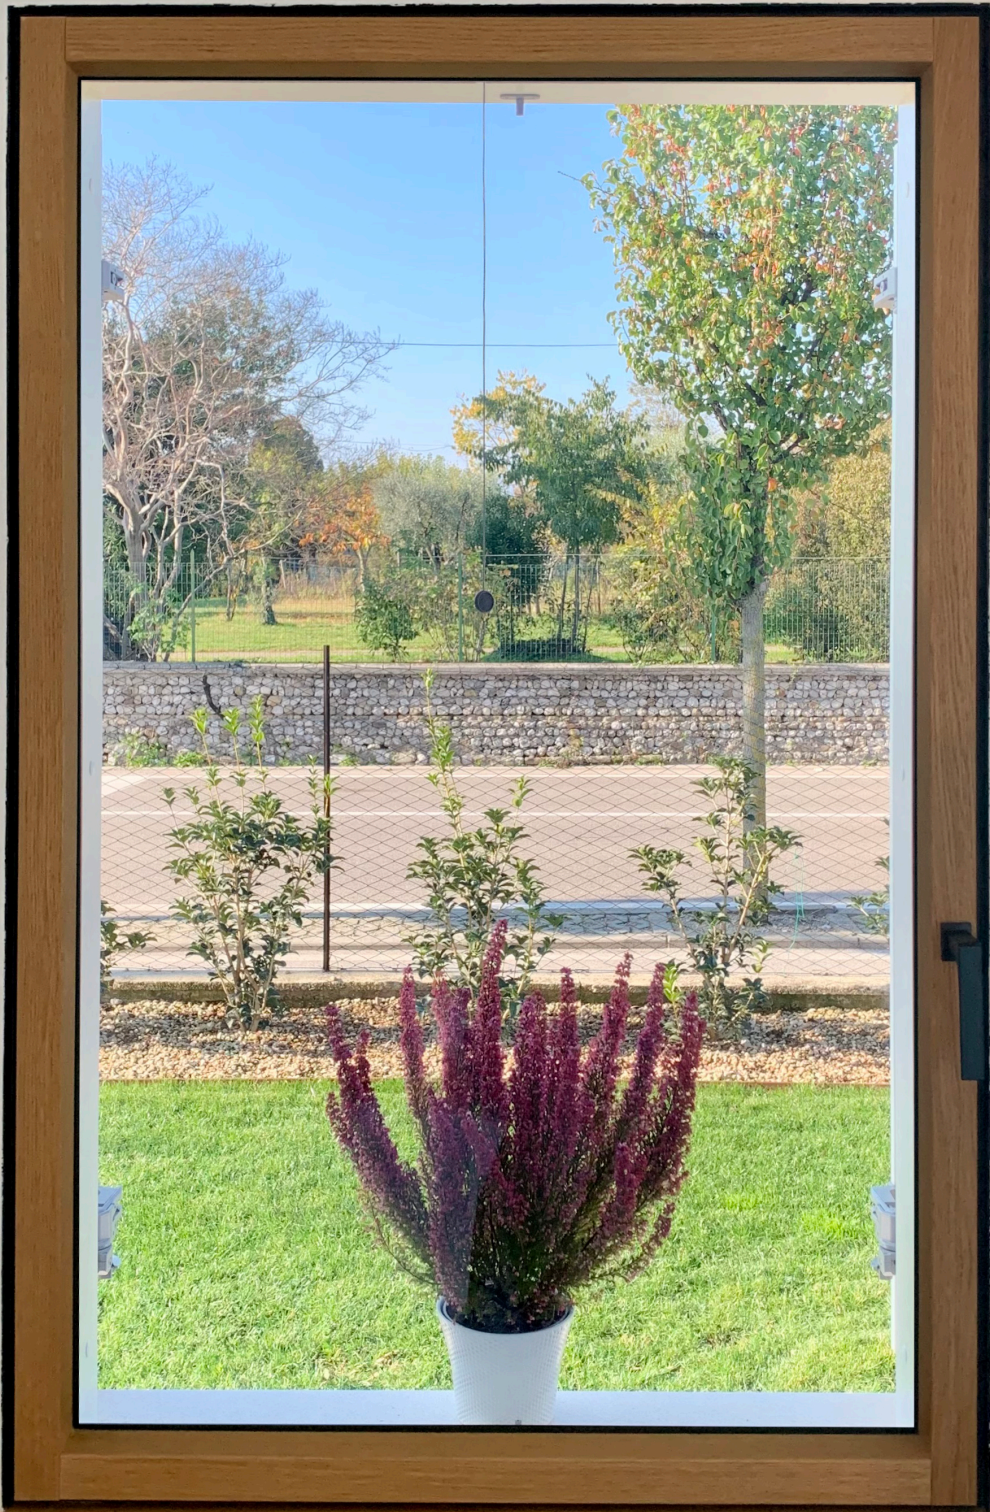

PELLEGRINI[®]
the italian window

STRUTTURA LUCE 45

The window dedicated to those who love light, with minimal and coplanar design

The window that was born with the ambition to leave as much space as possible to light, a source of energy and life, capable of giving homes a new level of modernity.

Light has always drawn our world, defining its contours.

With this product, PELLEGRINI also wanted to redefine the contours of the minimal window, moving to a new design and construction concept that allowed us to bring light to the foreground.

The new PELLEGRINI STRUTTURA LUCE 45 profile was created to give the customer the feeling of a window that blends with the design of their home, able to communicate continuity with the outside thanks to the glass surfaces.