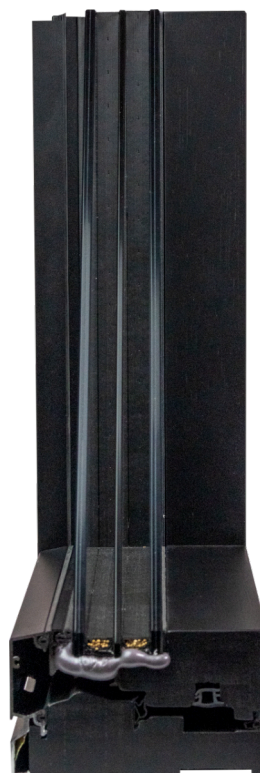

Designed to be your Made in Italy customized windows and doors

Our design team is able to follow you in the customization phase of the window, allowing you to select not only the measurements according to the needs but also the type of finish.

If you wish, you can follow the production that for PELLEGRINI still maintains many artisan phases, in which the skilled hands of our expert wood-workers know how to add the magic of a PELLEGRINI window. Ours is a real Made in Italy, come and see for yourself.

PELLEGRINI STRUTTURA LUCE 45 is a coplanar window both inside and outside, which distinguishes it from all the fake coplanar windows in circulation.

The window is made of wood in the inner part of the profile and aluminum on the outside.

With the same hole size, the glass surface increases in percentage terms, giving more brightness to the rooms than windows with a classic frame and greater performance from an energy point of view.

Wood Aluminium a unique combination in the world

STRUTTURA LUCE 45