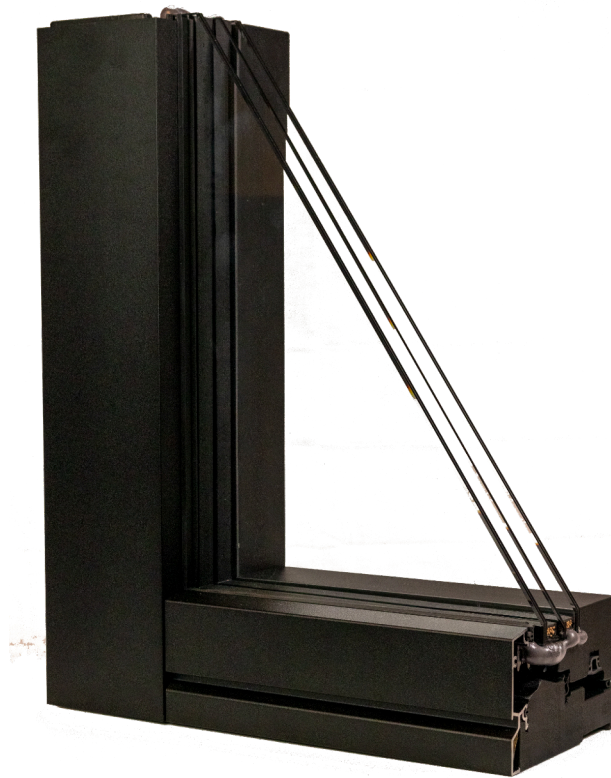

PELLEGRINI STRUTTURA LUCE 45 brings the window to the highest level

A window must meet different needs and expectations:

- be nice
- integrate with the style of the house to be a authentic furnishing accessory
- be performing from an energy point of view
- be safe
- have low maintenance
- be durable over time keeping intact the qualities for which it was chosen

In PELLEGRINI we started from these characteristics wanting to make the value of our windows and doors even more important, creating a new profile in Wood and Aluminum capable of preserving the attention to detail essential to make Struttura Luce 45 recognizable over time.

Our main goal is always the well-being of living, which we want to bring with our windows to the highest levels by paying the most attention in the choice of design components, of raw materials, of treatments intended to provide positive sensations to those who live in a PELLEGRINI house.

Thanks to the sash profile hidden in the frame, this model meets the desire of every architect who can find the most original application solutions.

Created to give added value to the home

PELLEGRINI®
the italian window